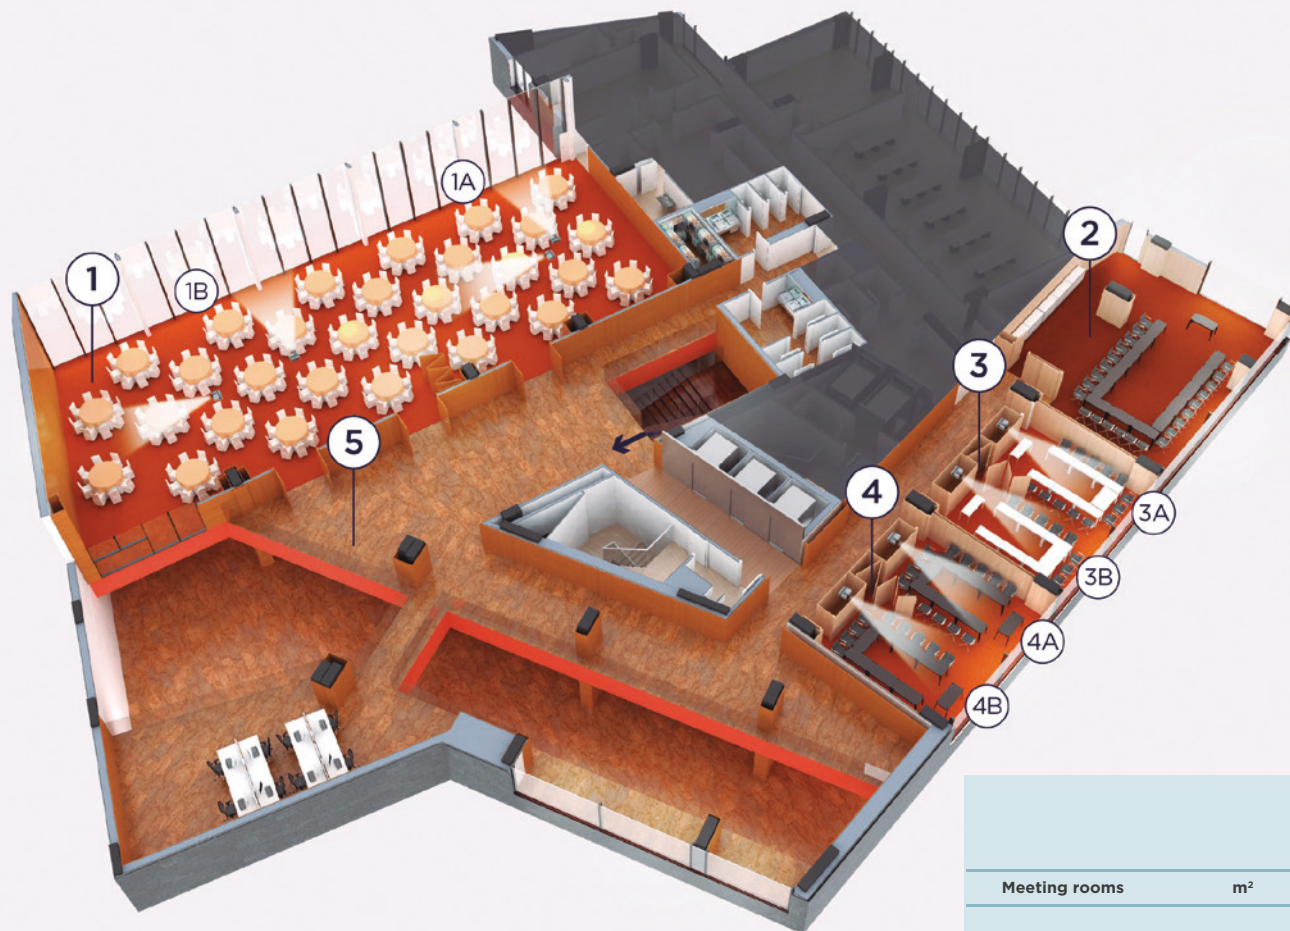

## Meeting rooms

Every square metre of our seven rooms is designed to help you dazzle every time.

- All meeting rooms are located on the first floor of the hotel. They all have natural light.
- 800 m<sup>2</sup> for conventions, conferences, banquets and meetings.
- 7 highly functional meeting rooms, with individual air conditioning and heating, remote control lighting and audio control room.
- Qualified staff assistance.
- Last generation technological equipment.

|                          |                |        |  |  |  |  |  |  |
|--------------------------|----------------|--------|---|---|---|---|---|---|
| Meeting rooms            | m <sup>2</sup> | Height | Theatre   | Classroom   | "U" Shape   | Banquet   | Cabaret   | Cocktail  |
| <b>1 América</b>         | 337            | 5 m    | 308   | 200   | 120   | 250   | 160   | 300   |
| 1A Norte América         | 132            | 5 m    | 120   | 70  | 36  | 100   | 50  | 120   |
| 1B Sur América           | 205            | 5 m    | 180   | 120   | 40  | 120   | 84  | 180   |
| <b>2 África</b>          | 110            | 2.45 m | 60  | 42  | 27  | 30  | 28  | 50  |
| <b>3 Eurasia</b>         | 50             | 2.45 m | 36  | 27  | 21  | 20  | 20  | 30  |
| 3A Europa                | 25             | 2.45 m | 16  | 12  | 15  | 10  | -   | 15  |
| 3B Asia                  | 25             | 2.45 m | 16  | 12  | 15  | 10  | -   | 15  |
| <b>4 Pacífico</b>        | 50             | 2.45 m | 36  | 27  | 21  | 20  | 20  | 30  |
| 4A Oceanía               | 25             | 2.45 m | 16  | 12  | 15  | 10  | -   | 15  |
| 4B Australia             | 25             | 2.45 m | 16  | 12  | 15  | 10  | -   | 15  |
| <b>5 Foyer Mezzanine</b> | 275            | 5 m    | -   | -   | -   | -   | -   | 200   |